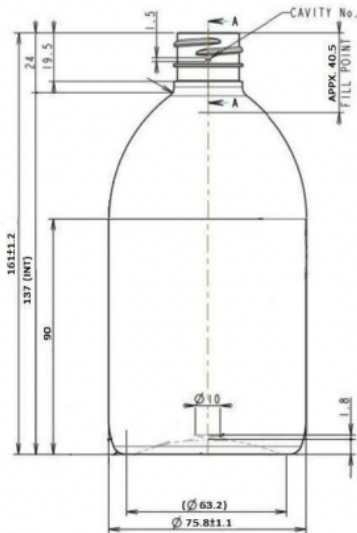

Cosmo Sirop 500

General info

Item no. (SKU):	LS1011230112
Family / Range:	Cosmo Sirop
Capacity:	500ml
Neck:	28/410
Weight:	32
Shape:	Round
Material:	PET
Colour:	All Colours Available
Print Areas:	
Country of Origin:	Lithuania

Packaging Info

Packed in Boxes

Box Dimensions (mm):	594 x 394 x 448
Quantity per box (pcs):	84
Boxes per pallet (pcs):	20
Quantity per pallet (pcs):	1680
Net weight (kg):	54
Gross weight (kg):	76
Pallet height (mm):	2400

Packed in PE bags on trays (Full pallet)

Tray dimensions (mm):	1200 x 800 x 50
Quantity per tray (pcs):	160
Quantity per PE bag (pcs):	80
PE bags per tray (pcs):	2
Trays per pallet (pcs):	13
Quantity per pallet (pcs):	2080
Net weight (kg):	67
Gross weight (kg):	82
Pallet height (mm):	2400